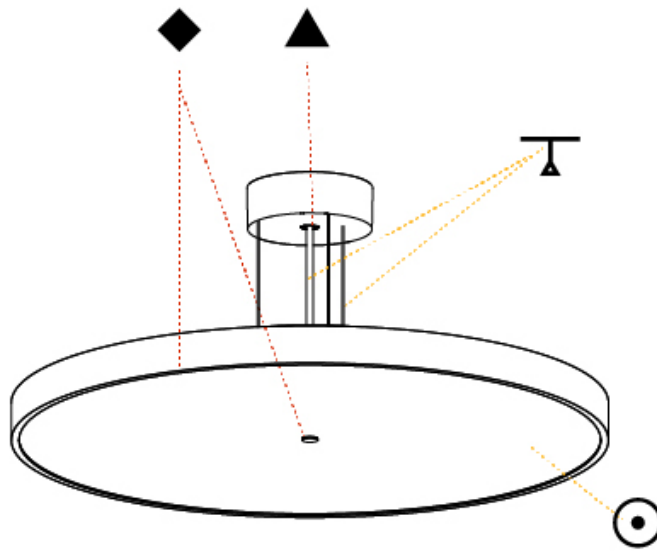

A300005-

PROJECT
TYPE
SPECIFIER
QUANTITY
DATE