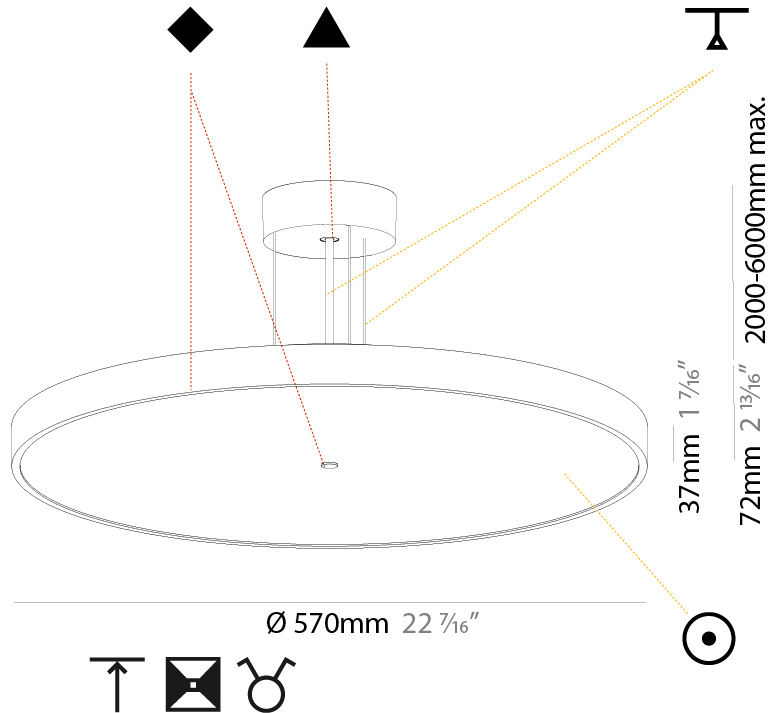

GENERAL

Series: Sign Diva
Subseries: Sign Diva
Brand: Prolicht
Division: Architectural
Mounting Type: Suspension
Mounting Location: Ceiling
Subcategory: Pendant

PHYSICAL

Shape: Round
Diameter (mm): 570
Diameter (in): 22 7/16
Height (mm): 72
Height (in): 2 13/16
Max. Overall Height (mm): 6072
Max. Overall Height (in): 239 7/16
Light Distribution: Direct / Indirect
Weight (kg): 8.548
Weight (lbs): 18.85
Diffuser: PMMA - Opal / Micro-Prism / Sparkling Secret / Vintage Industrial with Shine Ring
Fixture Finish: SSR / BKV / CWI / CRY / HAB / UFT / ITA / RUA / FTG / MYG / LOD / PUS / FRO / FUP / KIA / POP / BLS / SPG / MEY / GOH / GUM / CHC / COM / ABZ / JAG / OBR / MOS / ROR
Fixture Material: Extruded Aluminum / Steel
Cable Details: 2000mm or 6000mm Transparent Cable

ELECTRICAL

Lamp Type: LED (Zhaga Standard)
Input Wattage (W): 80.3
Total Output Wattage (W): 53 / 18
Dimming: Tri-Mode (Non-Dimming and Phase Dimming (120Vac only) and 0-10V Dimming)
Driver Included: Yes
Driver Location: Integrated
Driver Type: Constant Current - Universal
Driver Class: Class 2
Input Voltage (V): 120 - 277
Constant Current (MA): 350

LED

Color Temperature (°K): 2700 / 3000 / 3500 / 4000
Max. Delivered Lumen (lm): 6110 / 7650 / 7801 / 7960
CRI: >90 CRI
Lamp Life (hrs): 50000

OPTICAL

RATINGS AND CERTIFICATIONS

Certified By: Certified for North American Standards
IP rating: IP20

PROJECT	
TYPE	
SPECIFIER	
QUANTITY	
DATE	

A