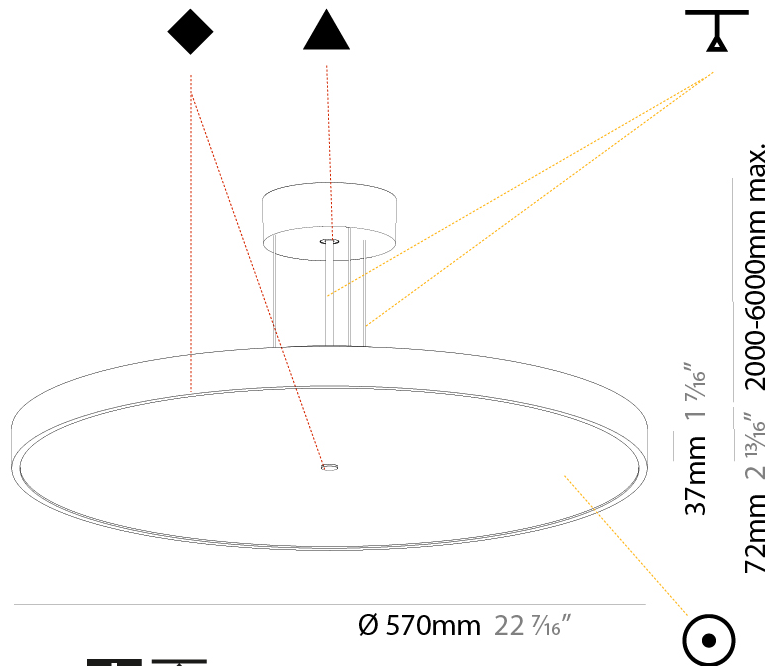

GENERAL

Series: Sign Diva
Subseries: Sign Diva
Brand: Prolicht
Division: Architectural
Mounting Type: Suspension
Mounting Location: Ceiling
Subcategory: Pendant

PHYSICAL

Shape: Round
Diameter (mm): 570
Diameter (in): 22 7/16
Height (mm): 72
Height (in): 2 13/16
Max. Overall Height (mm): 6072
Max. Overall Height (in): 239 1/16
Light Distribution: Direct
Weight (kg): 7.802
Weight (lbs): 17.2
Diffuser: PMMA - Opal / Micro-Prism / Sparkling Secret / Vintage Industrial with Shine Ring
Fixture Finish: SSR / BKV / CWI / CRY / HAB / UFT / ITA / RUA / FTG / MYG / LOD / PUS / FRO / FUP / KIA / POP / BLS / SPG / MEY / GOH / GUM / CHC / COM / ABZ / JAG / OBR / MOS / ROR
Fixture Material: Extruded Aluminum / Steel
Cable Details: 2000mm or 6000mm Transparent Cable

ELECTRICAL

Lamp Type: LED (Zhaga Standard)
Input Wattage (W): 58.3
Total Output Wattage (W): 53
Dimming: Tri-Mode (Non-Dimming and Phase Dimming (120Vac only) and 0-10V Dimming)
Driver Included: Yes
Driver Location: Integrated
Driver Type: Constant Current - Universal
Driver Class: Class 2
Input Voltage (V): 120 - 277
Constant Current (MA): 350

LED

Color Temperature (°K): 2700 / 3000 / 3500 / 4000
Max. Delivered Lumen (lm): 5060 / 6120 / 6233 / 6360
CRI: >90 CRI
Lamp Life (hrs): 50000

OPTICAL

RATINGS AND CERTIFICATIONS

Certified By: Certified for North American Standards
IP rating: IP20

A