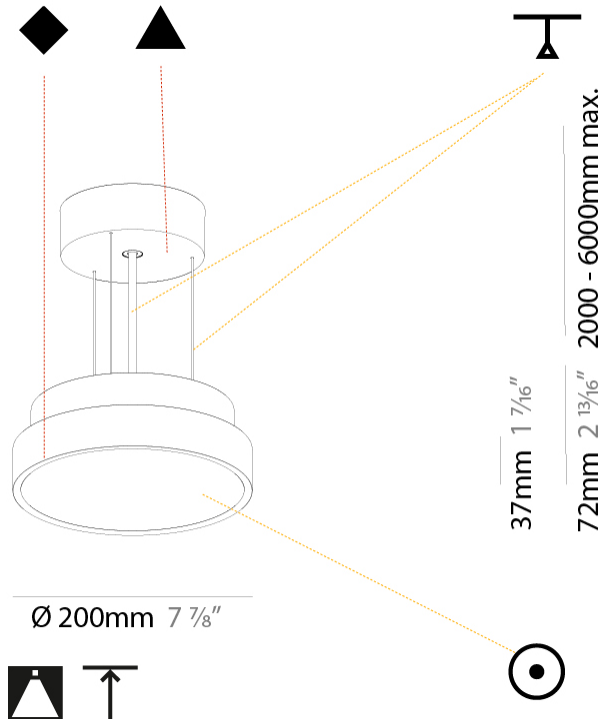

GENERAL

Series: Sign Diva
Subseries: Sign Diva
Brand: Prolicht
Division: Architectural
Mounting Type: Suspension
Mounting Location: Ceiling
Subcategory: Pendant

PHYSICAL

Shape: Round
Diameter (mm): 200
Diameter (in): 7 7/8
Height (mm): 72
Height (in): 2 13/16
Max. Overall Height (mm): 2072
Max. Overall Height (in): 81 9/16
Light Distribution: Direct
Weight (kg): 1.732
Weight (lbs): 3.818

Diffuser: PMMA - Opal / Micro-Prism / Sparkling Secret / Vintage Industrial with Shine Ring

Fixture Finish: SSR / BKV / CWI / CRY / HAB / UFT / ITA / RUA / FTG / MYG / LOD / PUS / FRO / FUP / KIA / POP / BLS / SPG / MEY / GOH / GUM / CHC / COM / ABZ / JAG / OBR / MOS / ROR

Fixture Material: Extruded Aluminum / Steel

Cable Details: 2000mm or 6000mm Transparent Cable

ELECTRICAL

Lamp Type: LED (Zhaga Standard)
Input Wattage (W): 12.1
Total Output Wattage (W): 11
Dimming: Tri-Mode (Non-Dimming and Phase Dimming (120Vac only) and 0-10V Dimming)
Driver Included: Yes
Driver Location: Integrated
Driver Type: Constant Current - Universal
Driver Class: Class 2
Input Voltage (V): 120 - 277
Constant Current (MA): 350

LED

Color Temperature (°K): 2700 / 3000 / 3500 / 4000
Max. Delivered Lumen (lm): 776 / 970 / 980 / 1000
CRI: >90 CRI
Lamp Life (hrs): 50000

OPTICAL

RATINGS AND CERTIFICATIONS

Certified By: Certified for North American Standards
IP rating: IP20

A